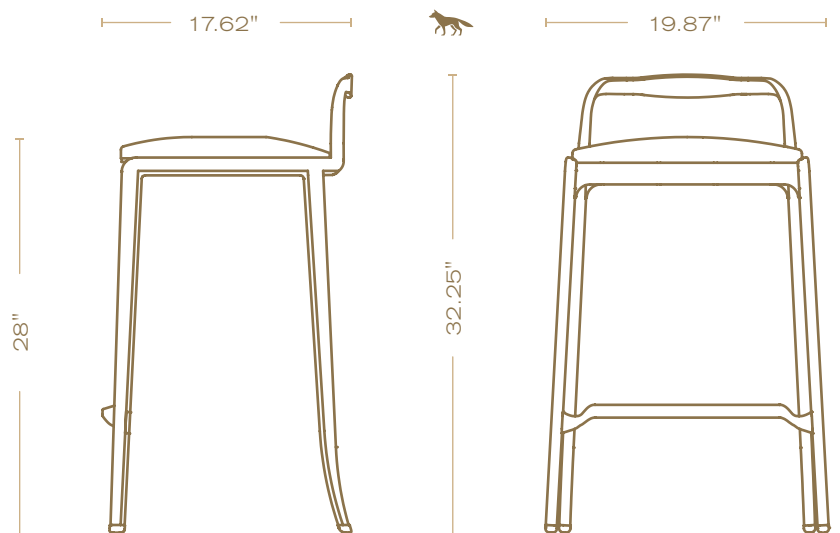

BST01

Helix Stool

INDOOR - OUTDOOR USE

BST01

Bar Stool (shown)

D 17.62"

W 19.87"

H 32.25" / **Seat** 28"

CST01

Counter Stool

D 17.62"

W 19.87"

H 29.25" / **Seat** 24"

UPHOLSTERY OPTIONS

Leather / Indoor Use (shown)

Weather Resistant Fabric / Outdoor Use

BASE MATERIAL & FINISHES

Lightweight Aerospace Aluminum. The anodized finish with corrosion resistant characteristics allows for indoor and outdoor use.

Clear Finish

Bronze Finish (shown)

Black Finish